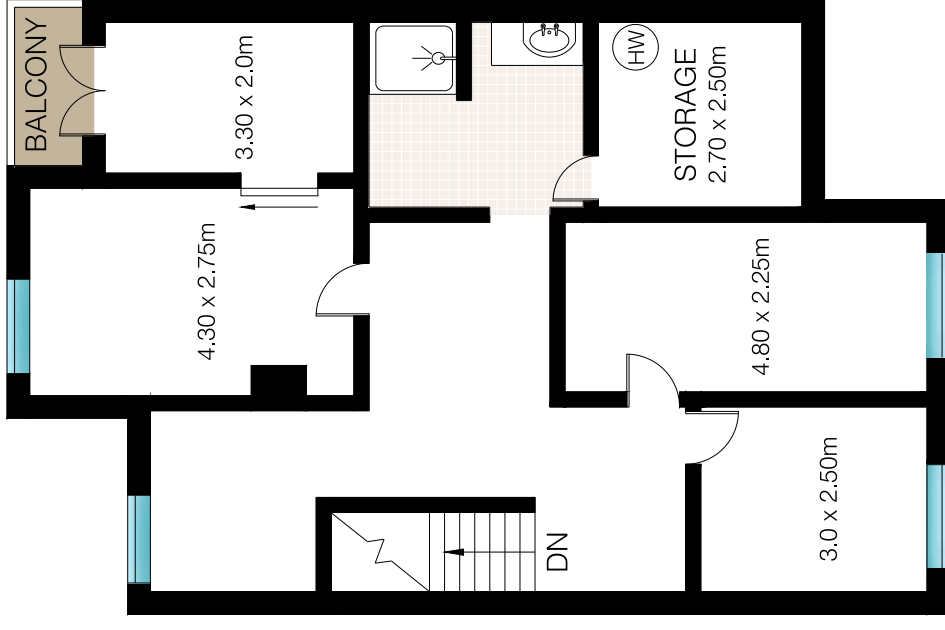

FIRST FLOOR

SECOND FLOOR

INT: 150m²
EXT: 2.0m²

This Floor Plan was prepared by WWW.CRYINGOUTLOUD.COM.AU for illustration purposes only. This document does not constitute any part of an offer or contract. Dimensions are approximate only. Copyright ©2017 Crying Out Loud. All Rights Reserved.